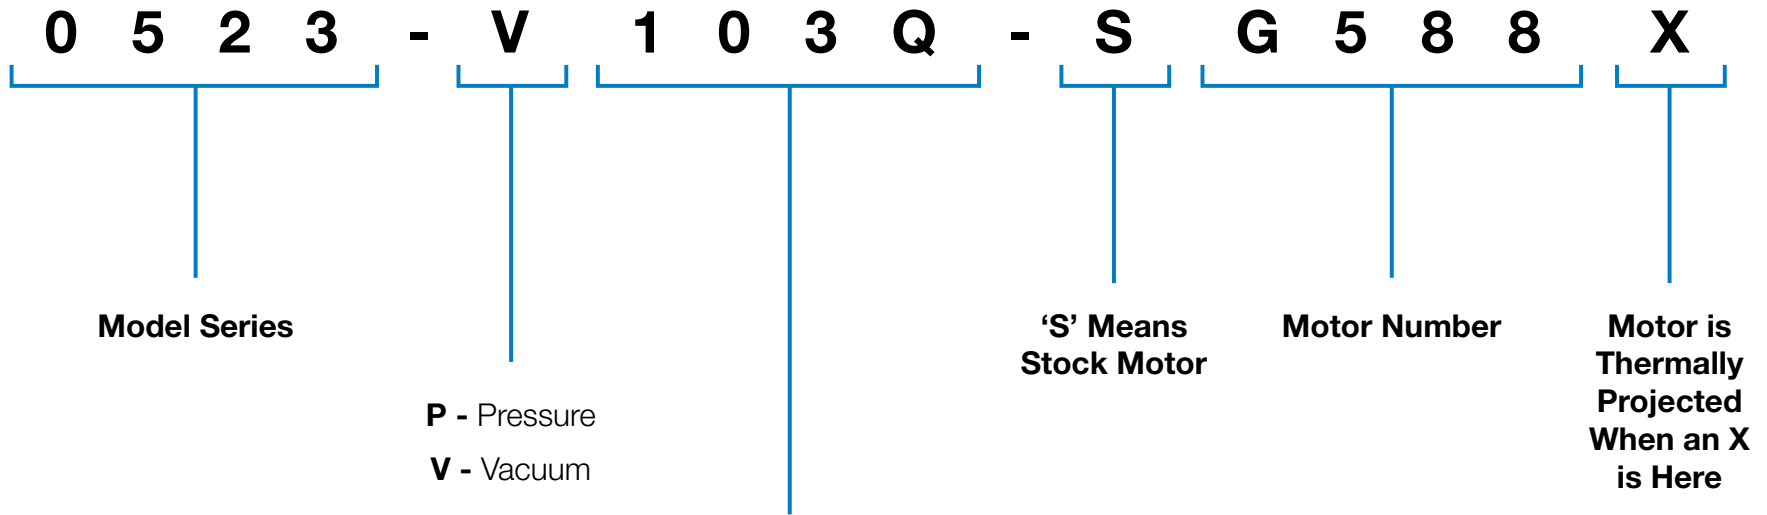

ROTARY VANE - PART NUMBER BREAKDOWN

Engineering Number:
What is Special About the Unit, Color, Accessories, Packaging.
When Numbers are Between 0-99 Units are Lubricated, 100-199 They are Oil Less.