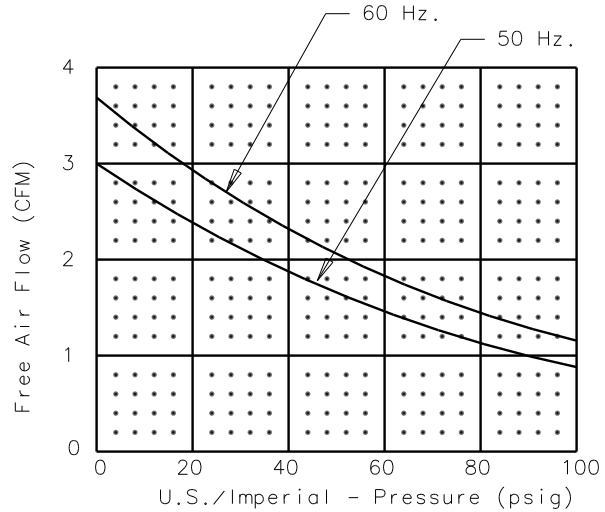

PRODUCT SPECIFICATION

GAST

A UNIT OF **DEX** CORPORATION
BENTON HARBOR, MI U.S.A.

1725
1425

<70dB(A)

°C

20-80

17.6 LBS.
8.0 kg.

PART NUMBER

REV.

V

HP

kW

Hz

A

RTD640

B

208-230
230

1/3

0.25

60
50

2.2-2.1/2.2

MODEL NUMBER

81R640-P101-H302CX

NOTES:

1. ALL DIMENSIONS ARE FOR REF. USE ONLY.
2. PRODUCT DIMENSIONS: U.S. IMPERIAL (inches), METRIC (mm).
3. TECHNICAL DATA SUBJECT TO CHANGE WITHOUT NOTICE.
4. ENVIRONMENT: CLEAN DUST FREE.