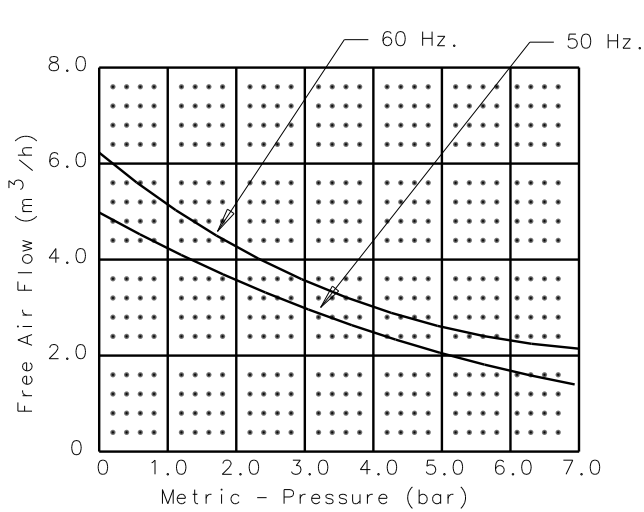

PRODUCT SPECIFICATION

GAST

A UNIT OF **DEX** CORPORATION
BENTON HARBOR, MI U.S.A.

1725
1425

<70dB(A)

°C

20-80

17.6 LBS.
8.0 kg.

PART NUMBER

REV.

V

HP

kW

Hz

A

RTD640

B

208-230
230

1/3

0.25

60
50

2.2-2.1/2.2

MODEL NUMBER

81R640-P101-H302CX

NOTES:

1. ALL DIMENSIONS ARE FOR REF. USE ONLY.
2. PRODUCT DIMENSIONS: U.S. IMPERIAL (inches), METRIC (mm).
3. TECHNICAL DATA SUBJECT TO CHANGE WITHOUT NOTICE.
4. ENVIRONMENT: CLEAN DUST FREE.