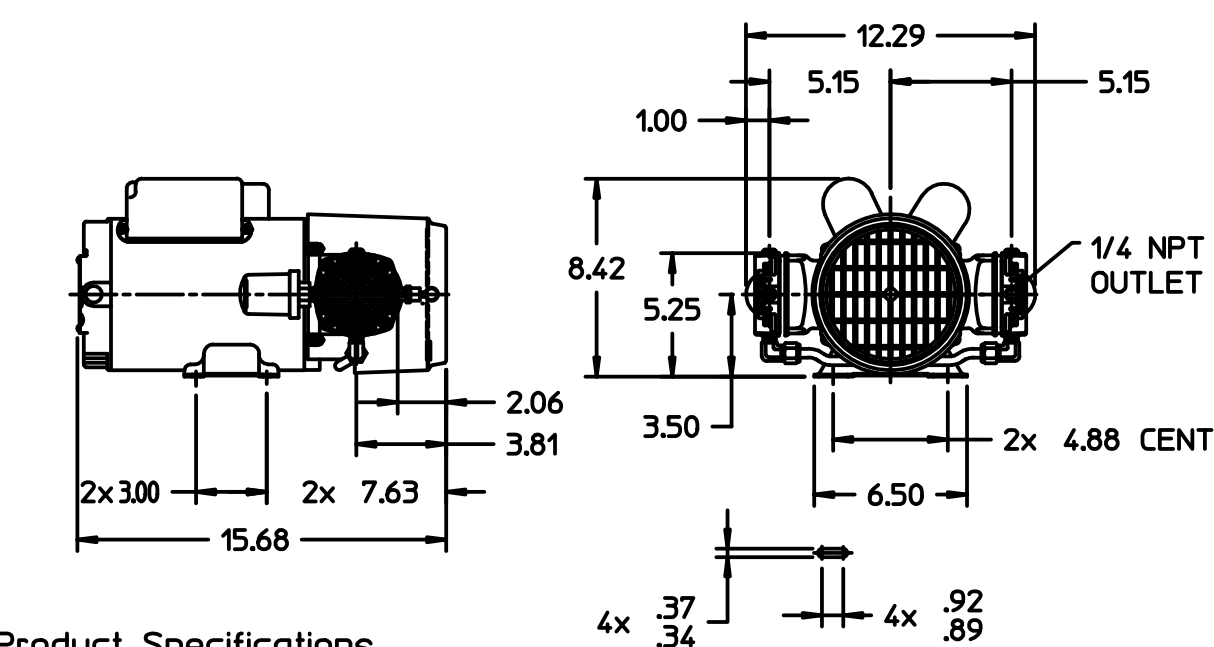

NOTES:
 1. ALL DIMENSIONS ARE FOR REFERENCE USE ONLY.
 2. TECHNICAL DATA SUBJECT TO CHANGE WITHOUT NOTICE.

SOUND LEVEL 81 dB(A)
 NORMAL AMBIENT +5 degC - +40 degC
 RELATIVE HUMIDITY 20% - 80%
 ENVIRONMENT Clean Dust Free

PART NUMBER: RTD397A
 REV. A

PRODUCT PERFORMANCE

Product Specifications

Model Number	Motor	RPM		HP	KW	Net Wt.	
		60 cycle	50 cycle			lbs.	kg
6HCA-10-M616NEX	115/230-1	1725	---	1	0.73	60	27.2