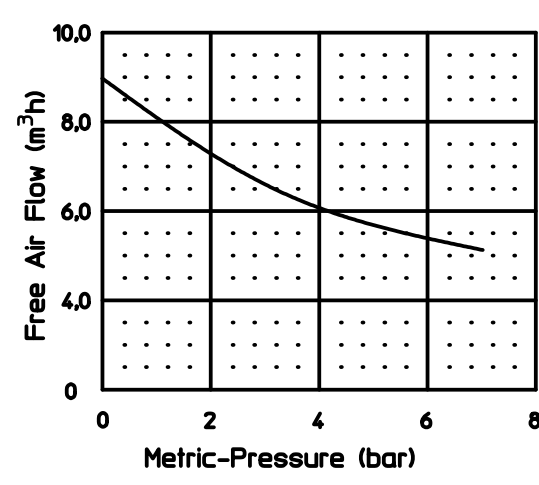

NOTES:
 1. ALL DIMENSIONS ARE FOR REFERENCE USE ONLY.
 2. TECHNICAL DATA SUBJECT TO CHANGE WITHOUT NOTICE.

SOUND LEVEL 81 dB(A)
 NORMAL AMBIENT +5 degC - +40 degC
 RELATIVE HUMIDITY 20% - 80%
 ENVIRONMENT Clean Dust Free

PART NUMBER: RTD397A
 REV. A

PRODUCT PERFORMANCE

Product Specifications

Model Number	Motor	RPM		HP	KW	Net Wt.	
		60 cycle	50 cycle			lbs.	kg
6HCA-10-M616NEX	115/230-1	1725	---	1	0.73	60	27.2