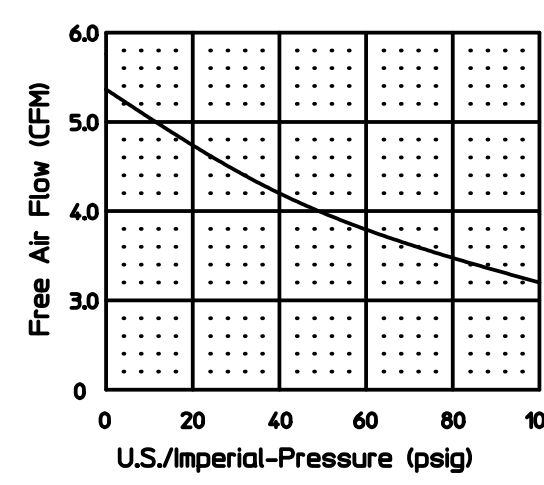

NOTES:
 1. ALL DIMENSIONS ARE FOR REFERENCE USE ONLY.
 2. TECHNICAL DATA SUBJECT TO CHANGE WITHOUT NOTICE.

SOUND LEVEL 81 dB(A)
 NORMAL AMBIENT +5 degC - +40 degC
 RELATIVE HUMIDITY 20% - 80%
 ENVIRONMENT Clean Dust Free

PART NUMBER: RTD397A
 REV. A

PRODUCT PERFORMANCE

Product Specifications

Model Number	Motor	RPM		HP	KW	Net Wt.	
		60 cycle	50 cycle			lbs.	kg
6HCA-10-M616NEX	115/230-1	1725	---	1	0.73	60	27.2