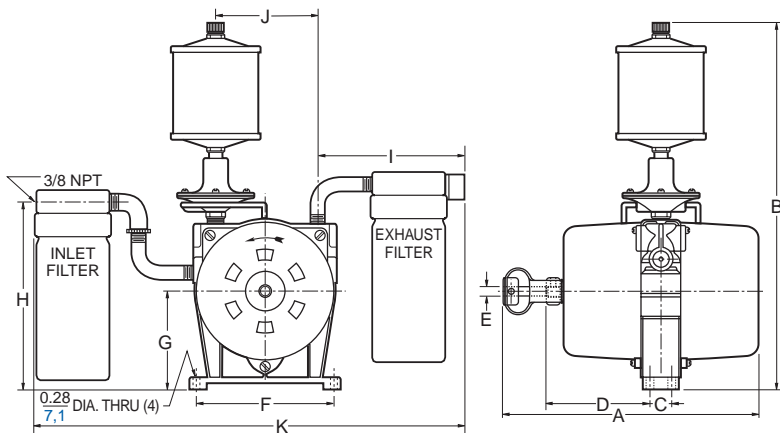

Lubricated 0465, 0765 Series

MODEL 0465 SERIES

28" HG MAX. VAC., 4.0 CFM OPEN FLOW

MODEL 0765 SERIES

28" HG MAX. VAC., 6.0 CFM OPEN FLOW

PRODUCT FEATURES

- Lubricated operation
- Rugged construction/low maintenance
- Essentially pulse-free service

INCLUDES

- Oiler
- Muffler V525
- Filter V500D
- Cooling fan B340C
- Coupling assembly AE541A (0465), AE541C (0765)

RECOMMENDED ACCESSORIES

- Base AB325
- Vacuum relief valve AA840A
- Vacuum gauge AA640
- Coupling guard AE873
- Oil AD220
- Repair kit K234 (0465), K235 (0765)

Product Dimensions (mm, inches)

| Model | A | B | C | D | E | F | G | H | I | J | K |
|-------|-------|-------|------|------|------|-------|------|-------|-------|------|-------|
| 0465 | 223.5 | 342.9 | 23.9 | 88.1 | 12.7 | 127.0 | 88.9 | 169.9 | 138.2 | 79.2 | 390.7 |
| 0465 | 8.80 | 13.50 | .94 | 3.47 | .50 | 5.00 | 3.50 | 6.69 | 5.44 | 3.12 | 15.38 |
| 0765 | 225.5 | 341.4 | 23.9 | 88.1 | 15.9 | 127.0 | 88.9 | 169.9 | 138.2 | 79.2 | 390.7 |
| 0765 | 8.88 | 13.44 | .94 | 3.47 | .625 | 5.00 | 3.50 | 6.69 | 5.44 | 3.12 | 15.38 |

Dimensions are for reference only.

Product Specifications

| Model Number | Motor | RPM | | HP | kW | Coupling Guard | Base | Thermotector | Net Wt. | |
|--------------|--------------|----------|----------|-----|------|----------------|------|--------------|---------|-----|
| | | 60 cycle | 50 cycle | | | | | | lbs. | kg |
| 0465-V2B | Not included | 1725 | 1425 | 1/4 | 0,19 | | | | 15 | 6,8 |
| 0765-V6A | Not included | 1725 | 1425 | 1/3 | 0,25 | | | | 14 | 6,3 |
| 0765-V7C | Not included | 1725 | 1425 | 1/3 | 0,25 | • | • | | 19 | 8,6 |