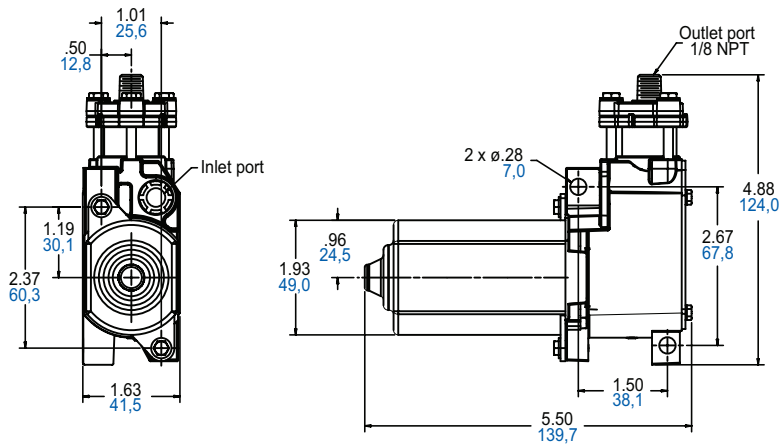

Miniature Rocking Piston 30R Series

DC MOTOR

120 PSI MAX. PRESSURE, INTERMITTENT
0.61 CFM OPEN FLOW

PRODUCT FEATURES

- Oilless operation
- Customer specific mounting configurations available
- 10% duty cycle (1 minute ON, 9 minutes OFF)
- Long-life cup material
- Custom exhaust port locations available

Product Dimensions (Inches, mm)

Product Specifications

Model Number	Motor	Rated Current at Rated Load (Amps)	Avg. Full Load Speed (RPM)	HP	kw	lbs.	Net Wt. kg
30R157-P101-L200	12 Volt DC	8.0	3800	1/10	0,08	1.7	0.8

Product Performance (Imperial, Metric)

Duty cycle: At 120 psig, pump is rated for 10% duty (1.0 minutes on, 9.0 minutes off)