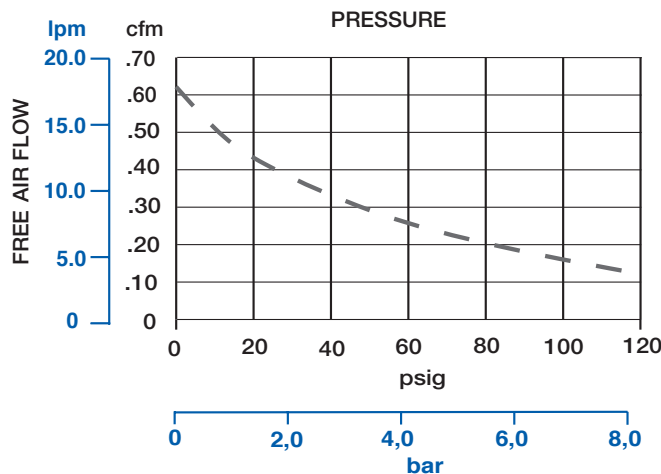

Miniature Rocking Piston 30R Series

DC MOTOR

120 PSI MAX. PRESSURE, INTERMITTENT
0.61 CFM OPEN FLOW

PRODUCT FEATURES

- Oilless operation
- Customer specific mounting configurations available
- 10% duty cycle (1 minute ON, 9 minutes OFF)
- Long-life cup material
- Custom exhaust port locations available

Product Dimensions (Inches, mm)

Product Specifications

Model Number	Motor	Rated Current at Rated Load (Amps)	Avg. Full Load Speed (RPM)	HP	kw	lbs.	Net Wt. kg
30R157-P101-L200	12 Volt DC	8.0	3800	1/10	0,08	1.7	0.8

Product Performance (Imperial, Metric)

Duty cycle: At 120 psig, pump is rated for 10% duty (1.0 minutes on, 9.0 minutes off)